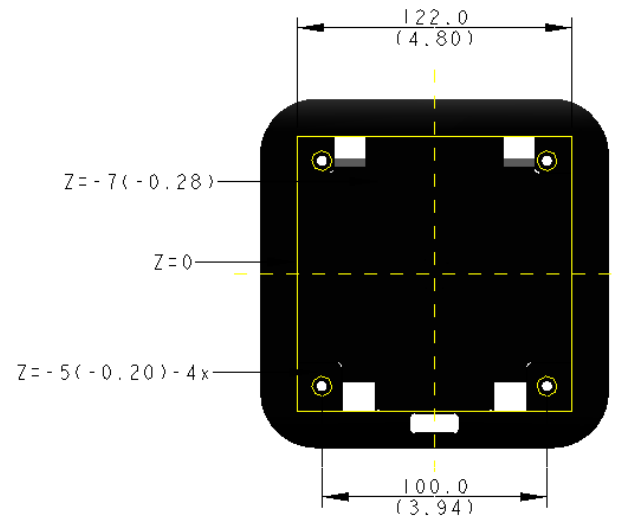

**P2412H External Dimension**

Nominal Dimensions

Unit: mm (inch)

Back view of Monitor without stand